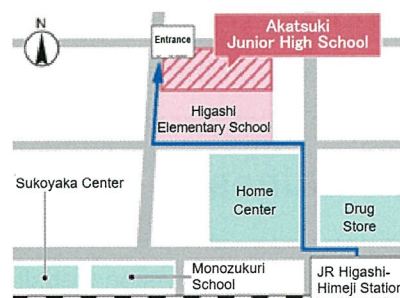

If you wish to enroll, please use the QR code below to contact the Board of Education in your municipality.

For those wishing to enroll at Amagasaki Municipal Seiryō Junior High School Kinjo Branch →

For those wishing to enroll at Himeji Municipal Akatsuki Junior High School →

School Information

Amagasaki Municipal Seiryō Junior High School Kinjo Branch

10-2 Minamijounai, Amagasaki City
About 700 meters southeast of Hanshin Amagasaki Station

Official website

Himeji Municipal Akatsuki Junior High School

2-34 Ichinogo, Himeji City
5 minute walk from Higashi-Himeji Station

Official website