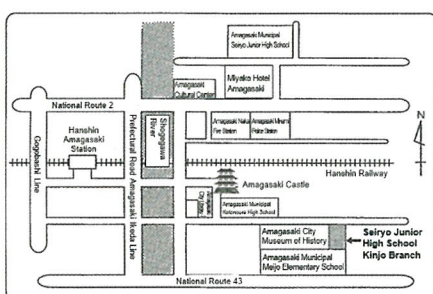

If you wish to enroll, please use the QR code below to contact the Board of Education in your municipality.

For those wishing to enroll at Amagasaki Municipal Seiryō Junior High School Kinjo Branch →

For those wishing to enroll at Himeji Municipal Akatsuki Junior High School →

School Information

Amagasaki Municipal Seiryō Junior High School Kinjo Branch

10-2 Minamijounai, Amagasaki City
About 700 meters southeast of Hanshin Amagasaki Station

Official website

Himeji Municipal Akatsuki Junior High School